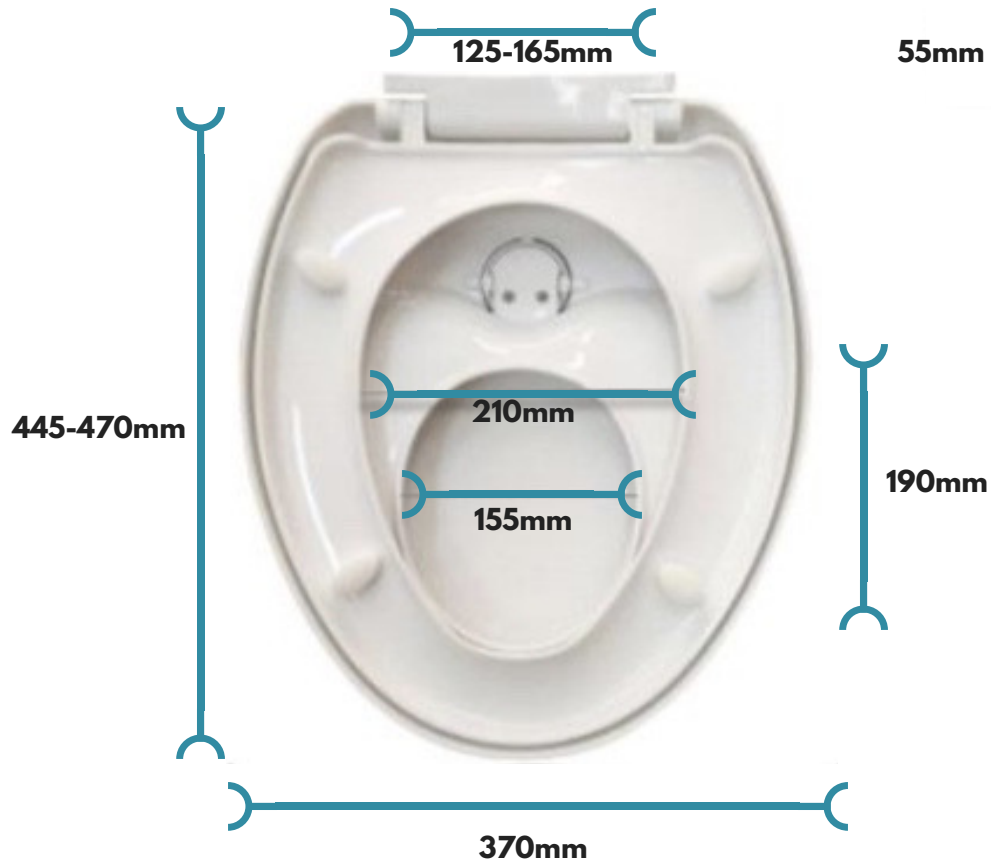

Product Pictures	Installation Parts	Fixed Length mm	Fixed Middle Length mm	Fixed Hinge Range mm	Fixed Adult Seat Width mm	Fixed Toddler Seat Width mm	Features
		445-470	370	125-165	210	155	<p>Soft close hinge - no trapped fingers Won't move/pinch like other attachments Easy to install, no tools required Hygienic and easy to clean Made of strong polypropylene High quality finish Stylish design, complementing any bathroom Toddler seat hidden when not in use</p>

View from the bottom

Side View

Recommended cistern space